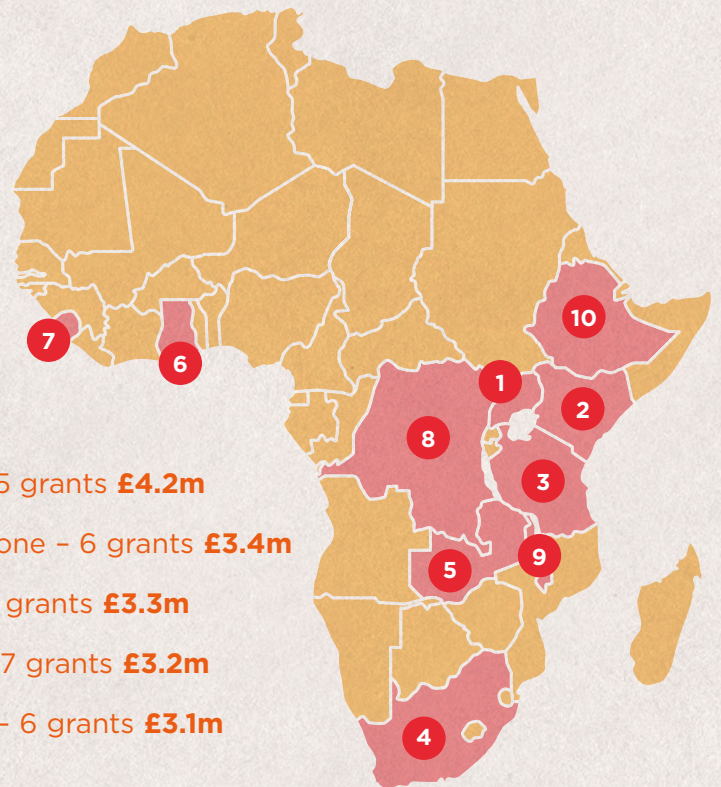

COMIC RELIEF FUNDING INTERNATIONALLY

2014-2015

Between January 2014 and September 2015, Comic Relief allocated £87.8m to 144 projects across three continents. We are one of the UK's biggest independent funders of international development.

Internationally: £87.8m

Africa Top Ten

Most of our grants are for long term development, last 3-5 years and are in Sub-Saharan Africa.

Top Ten African countries supported:

- | | |
|---|--|
| 1 Uganda - 22 grants £11.6m | 6 Ghana - 5 grants £4.2m |
| 2 Kenya - 20 grants £8.3m | 7 Sierra Leone - 6 grants £3.4m |
| 3 Tanzania - 8 grants £6.3m | 8 DRC* - 2 grants £3.3m |
| 4 South Africa - 17 grants £5.8m | 9 Malawi - 7 grants £3.2m |
| 5 Zambia - 7 grants £5.5m | 10 Ethiopia - 6 grants £3.1m |

*Democratic Republic of Congo

By issue

Comic Relief supports a range of work across three continents. We fund those with the skills, talent and vision to enable people to turn their lives around and build a better future. Much of our work focuses on helping children into education, enabling the world's poorest people to access health care or working to transform the status of women and girls in Africa so that they can achieve their full potential.

* Including Philippines typhoon (2014) and Nepal earthquake (2015)

Common Ground Initiative

The CGI programme (co-funded with the Department for International Development) works with the African diaspora in the UK to bring about social and economic change for disadvantaged men, women and children in Africa.