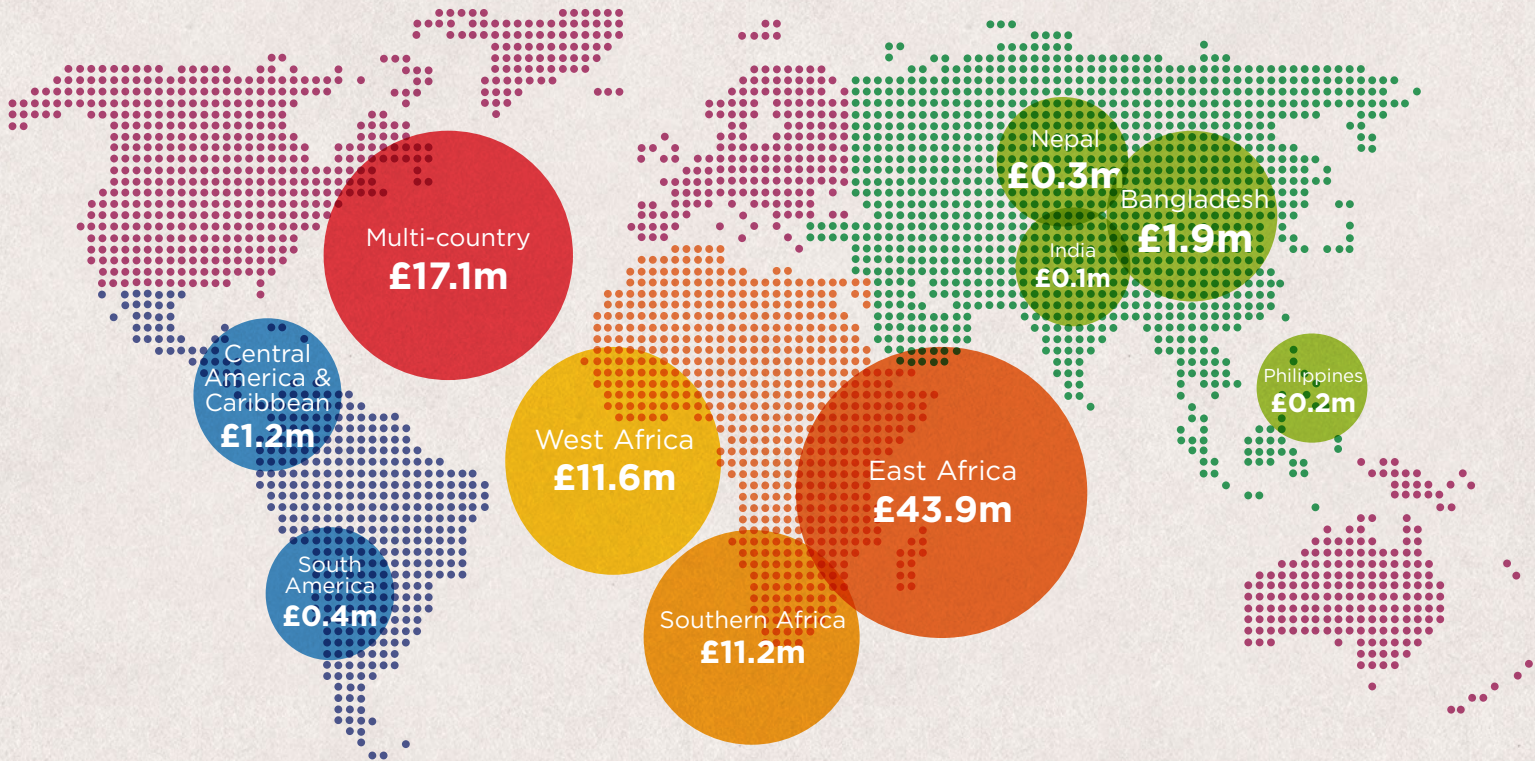

COMIC RELIEF FUNDING INTERNATIONALLY

2014-2015

Between January 2014 and September 2015, Comic Relief allocated £87.8m to 144 projects across three continents. We are one of the UK's biggest independent funders of international development.

Internationally: £87.8m

Africa Top Ten

Most of our grants are for long term development, last 3-5 years and are in Sub-Saharan Africa.

Top Ten African countries supported:

- | | |
|---|--|
| 1 Uganda - 22 grants £11.6m | 6 Ghana - 5 grants £4.2m |
| 2 Kenya - 20 grants £8.3m | 7 Sierra Leone - 6 grants £3.4m |
| 3 Tanzania - 8 grants £6.3m | 8 DRC* - 2 grants £3.3m |
| 4 South Africa - 17 grants £5.8m | 9 Malawi - 7 grants £3.2m |
| 5 Zambia - 7 grants £5.5m | 10 Ethiopia - 6 grants £3.1m |

*Democratic Republic of Congo

By issue

Comic Relief supports a range of work across three continents. We fund those with the skills, talent and vision to enable people to turn their lives around and build a better future. Much of our work focuses on helping children into education, enabling the world's poorest people to access health care or working to transform the status of women and girls in Africa so that they can achieve their full potential.

* Including Philippines typhoon (2014) and Nepal earthquake (2015)

Common Ground Initiative

The CGI programme (co-funded with the Department for International Development) works with the African diaspora in the UK to bring about social and economic change for disadvantaged men, women and children in Africa.